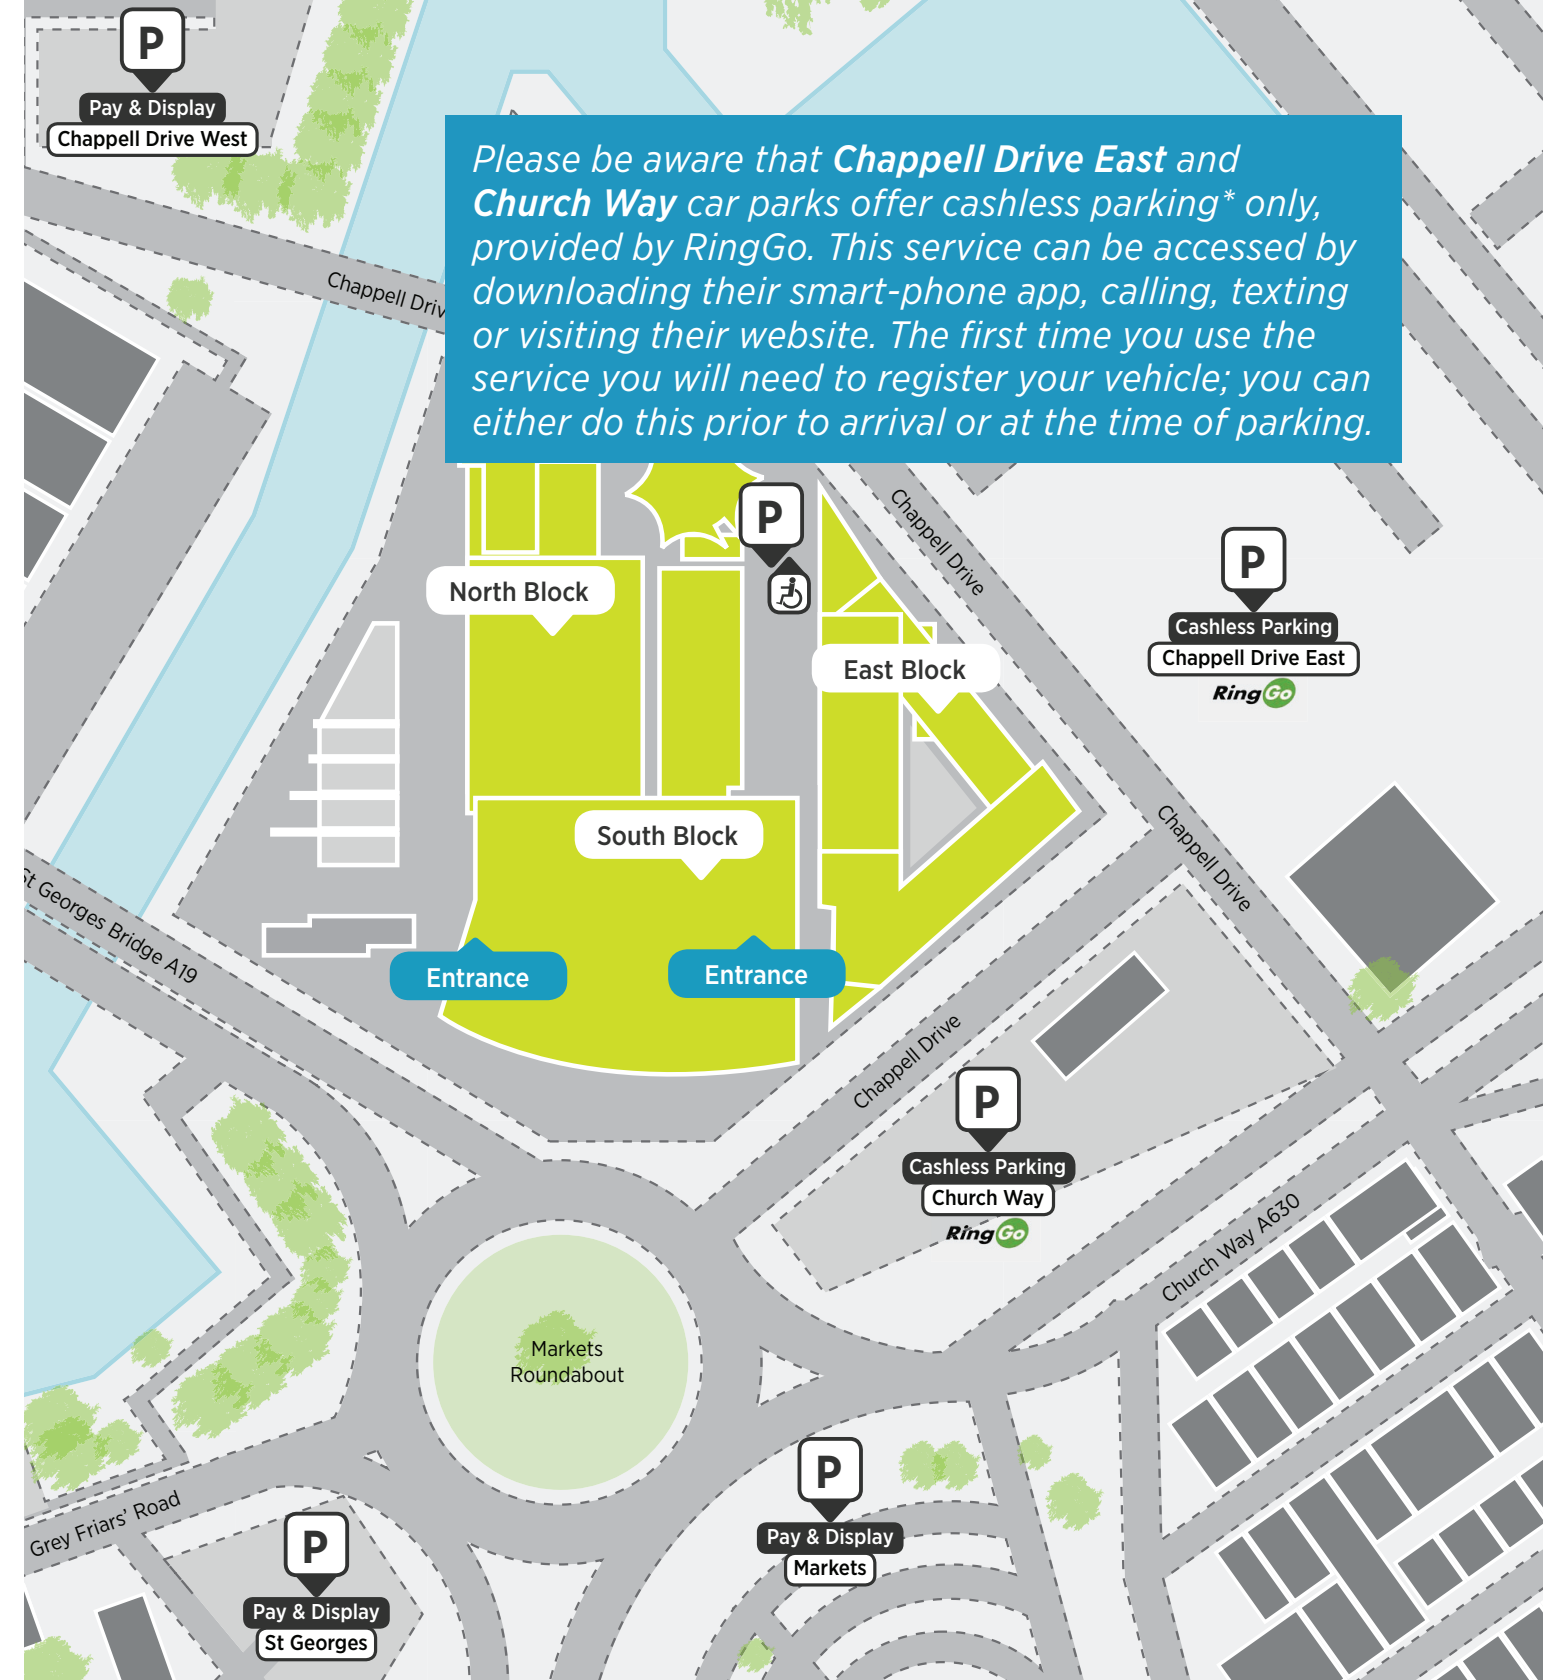

PARKING INFORMATION

CHAPPELL DRIVE EAST

- 2 minute walk
- Cashless parking option

CHURCH WAY

- 1 minute walk
- Cashless parking option

DISABLED PARKING

- Blue badge holders can use the disabled parking on site, accessible from Chappell Drive

CHAPPELL DRIVE WEST

- 3 minute walk
- Pay & Display parking

MARKETS

- 6 minute walk
- Pay & Display parking

ST GEORGES

- 5 minute walk
- Pay & Display parking

Doncaster College, The Hub,
Chappell Drive, Doncaster DN1 2RF
Telephone: (01302) 553553

Please be aware that **Chappell Drive East** and **Church Way** car parks offer cashless parking* only, provided by RingGo. This service can be accessed by downloading their smart-phone app, calling, texting or visiting their website. The first time you use the service you will need to register your vehicle; you can either do this prior to arrival or at the time of parking.